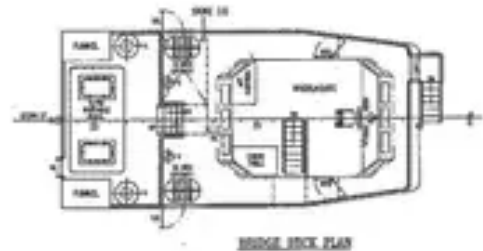

[ای میل بھیجیں](#)

ای میل

TECHNICAL PARTICULARS :-

L.S.A	20.204 (66.257')
L.B.T.	27.734 (91.000')
BREADTH M.O	8.808 (28.915')
DEPTH M.O	4.134 (13.563')
DESIGNED DWT	3.300 (7.145.7)
SPEED	10' 15 KNOTS
CONSUMER	12 MW
T.O. CAPACITY	195 TONS (APPROX)
P.M. CAPACITY	85 TONS (APPROX)
S.H. CAPACITY	45 TONS (APPROX)
WATER ENGINE	CUMMINS KTA38-90
	1000-PHASE/33KV x 2 UNITS
COAL BDR	8000 S.M.T
CONCRETE	8000 x 2 S.M.T
NAVIGATION AREA	UNRESTRICTED
PORT OF REGISTRY	SINGAPORE
FLAG	SINGAPORE

STERN VIEW

BRIDGE DECK PLAN

HULL PLAN VIEW